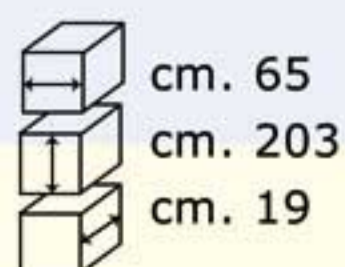

Ref. 4518G
Poster Sidegrid
Shoppers/Stickers
Display